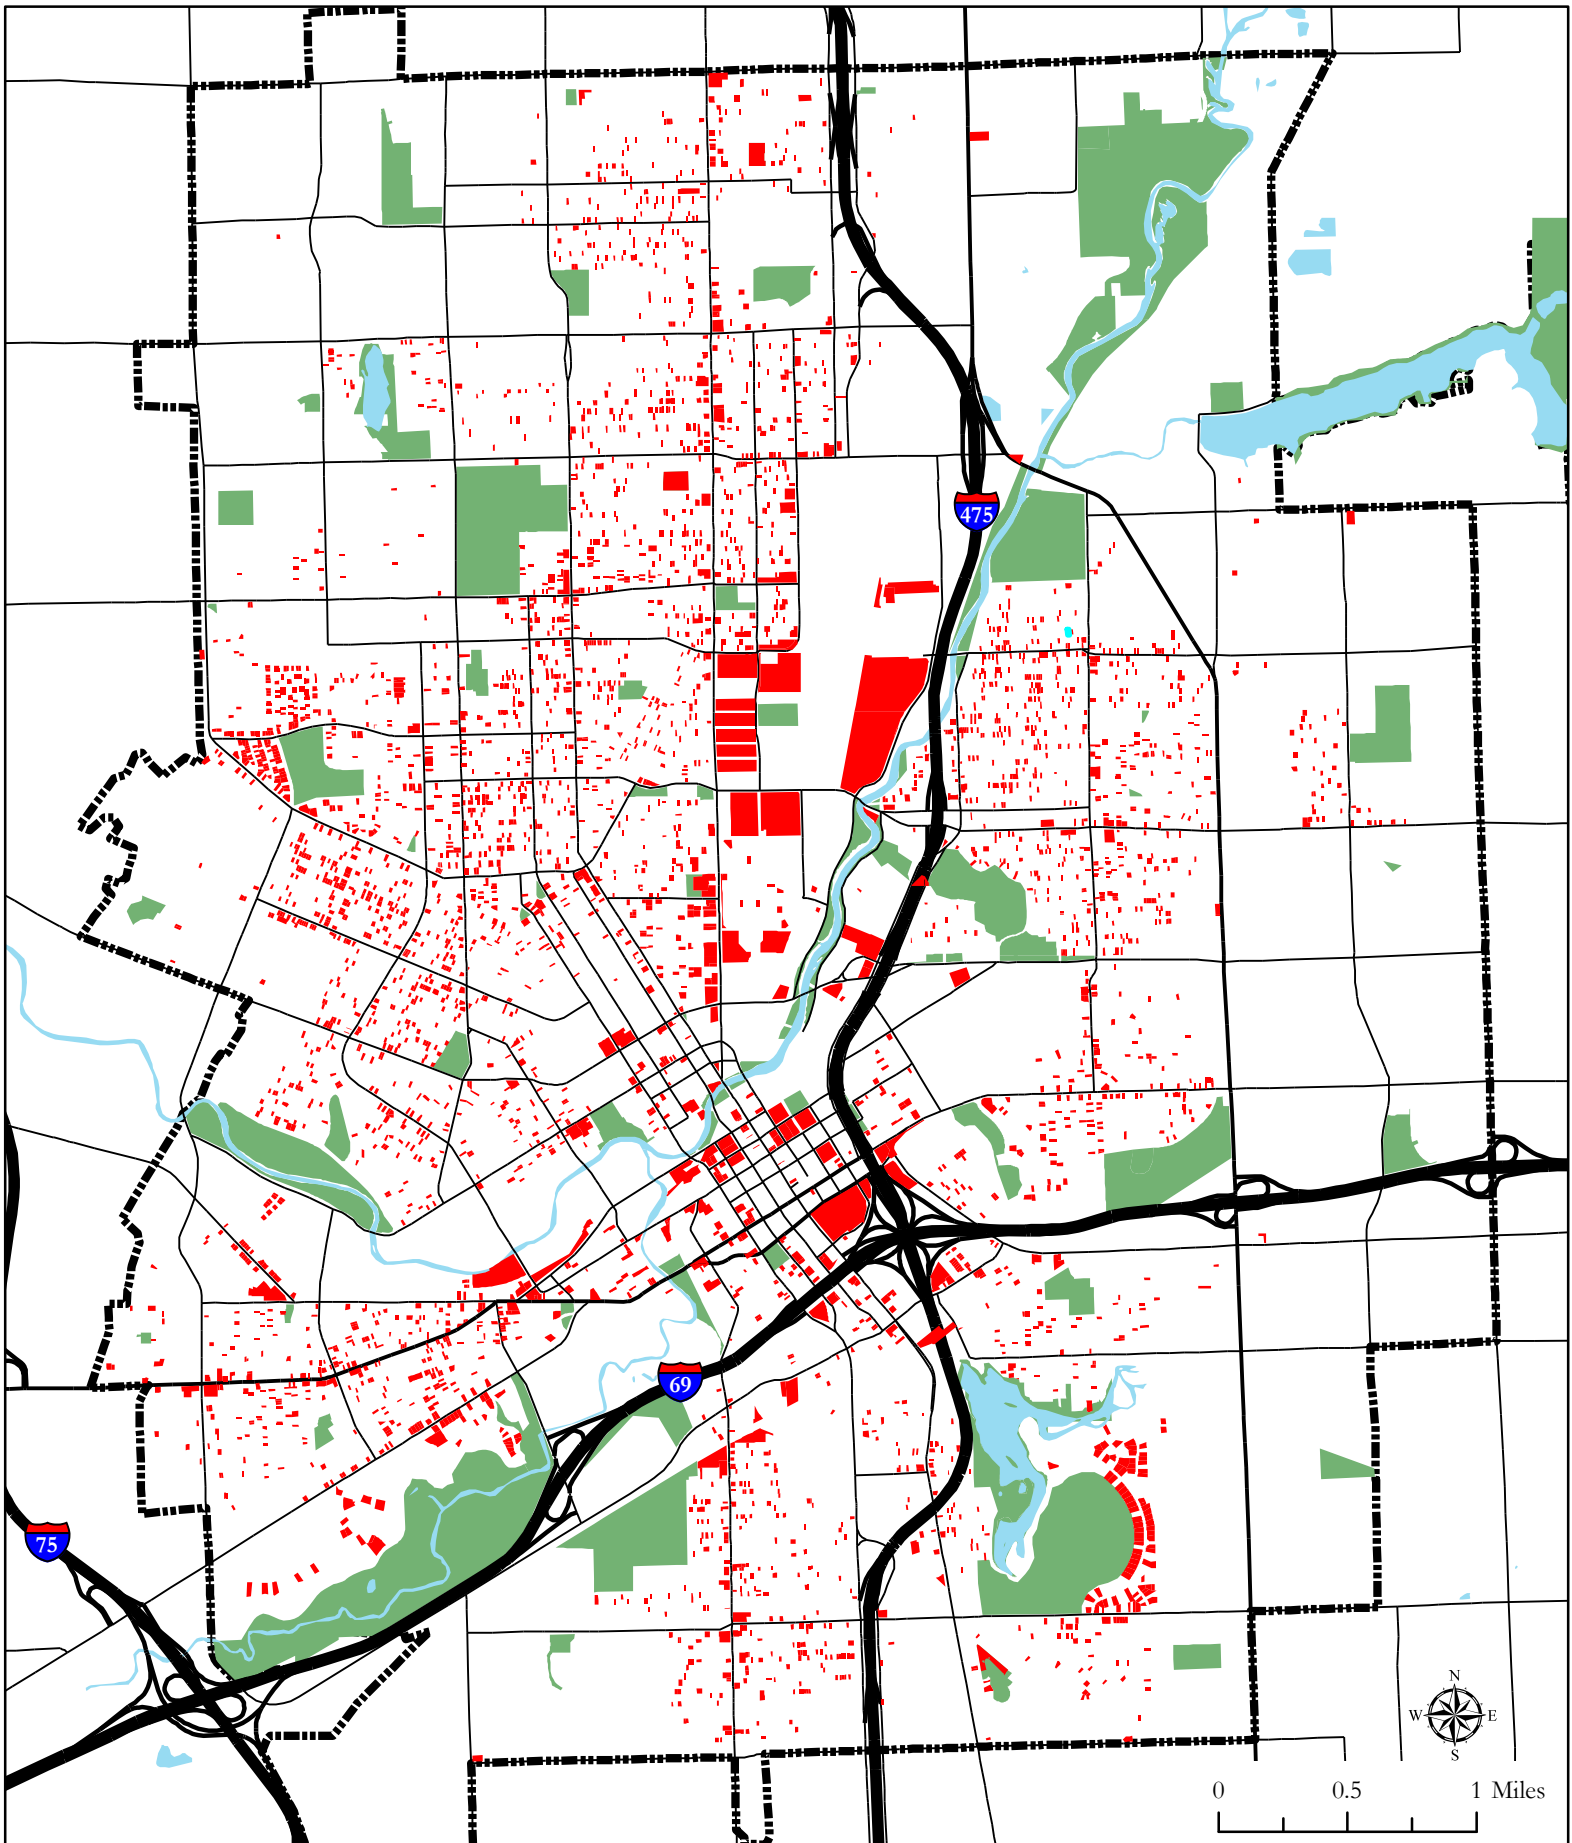

City of Flint Lead Service Line Connections

As of November 7, 2016

 Lead Service Line Connections (4,100)

 Parks

 City of Flint